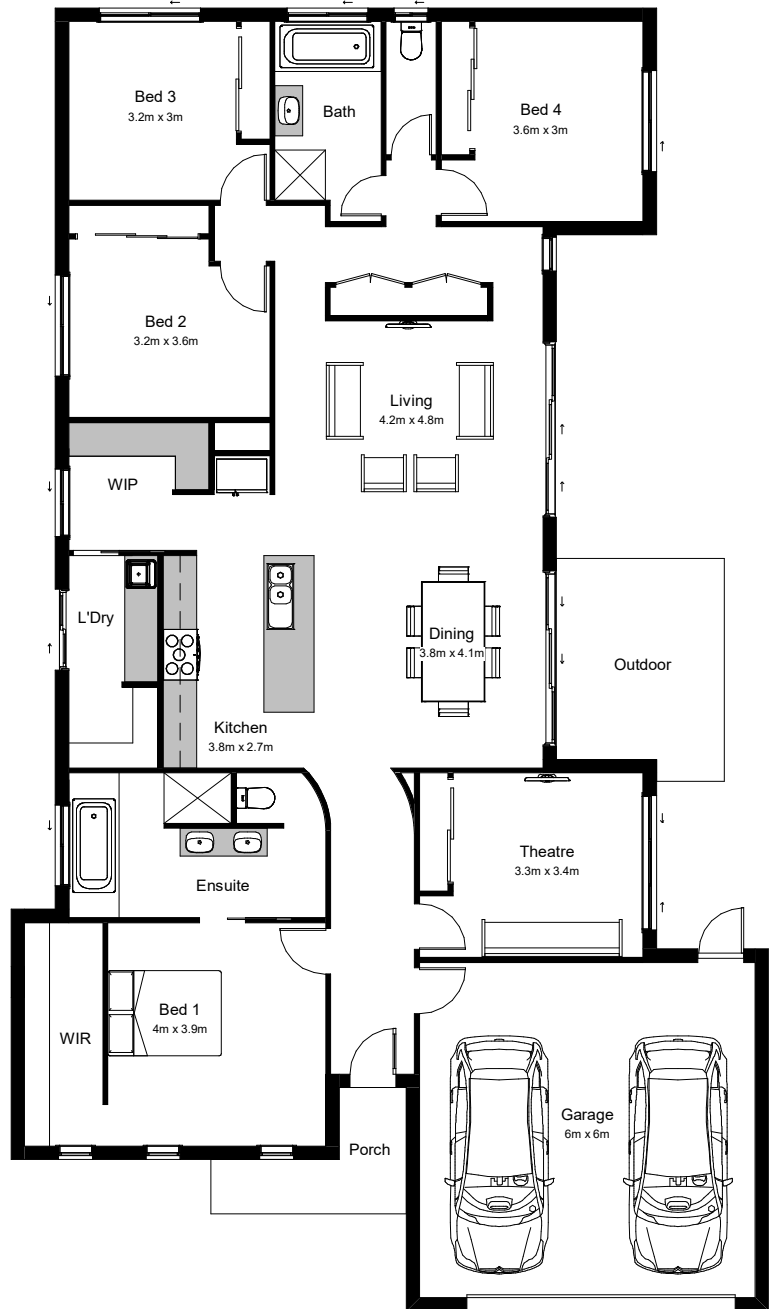

TRIBUTE V2

HOME SPECS

Total Area: 248m²
27sq

Width: 13.55m
Length: 23.31m

HONESTY. TRANSPARENCY. TRUST. DESIGN INNOVATION. BUILD QUALITY.