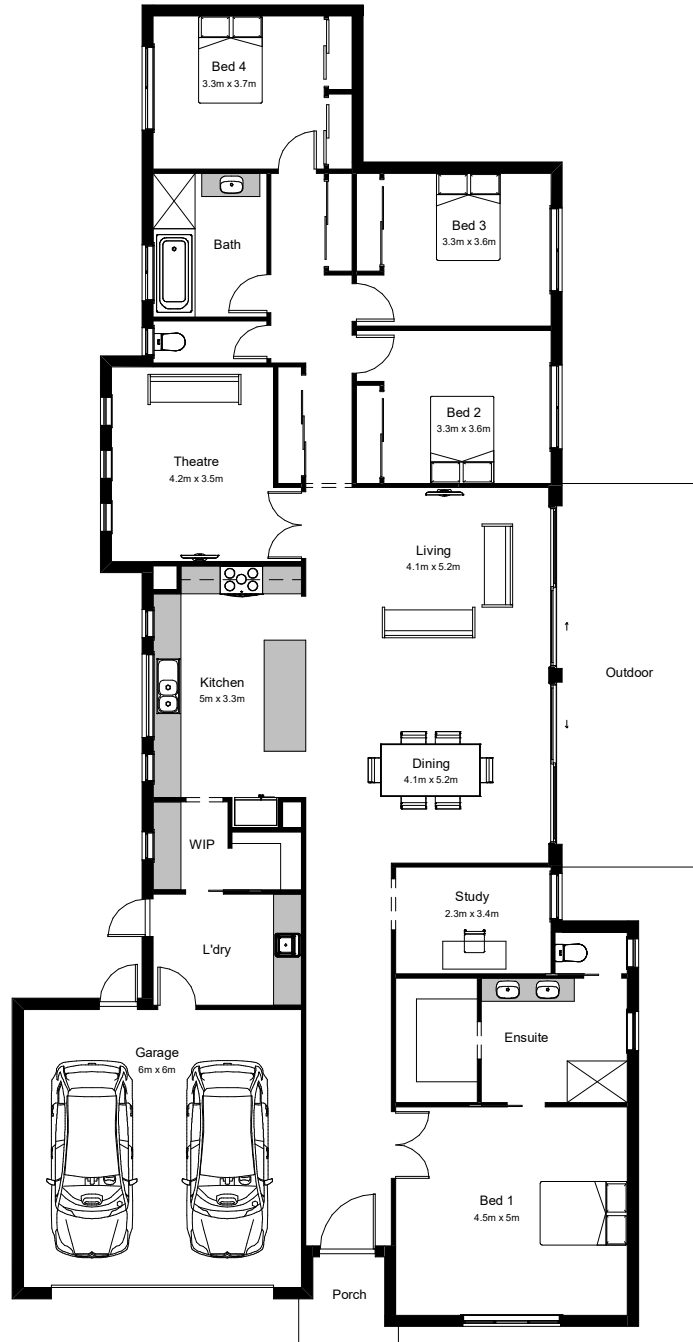

STAR V4

HOME SPECS

Total Area: 303m²
33sq

Width: 14.81m
Length: 28.96m

HONESTY. TRANSPARENCY. TRUST. DESIGN INNOVATION. BUILD QUALITY.