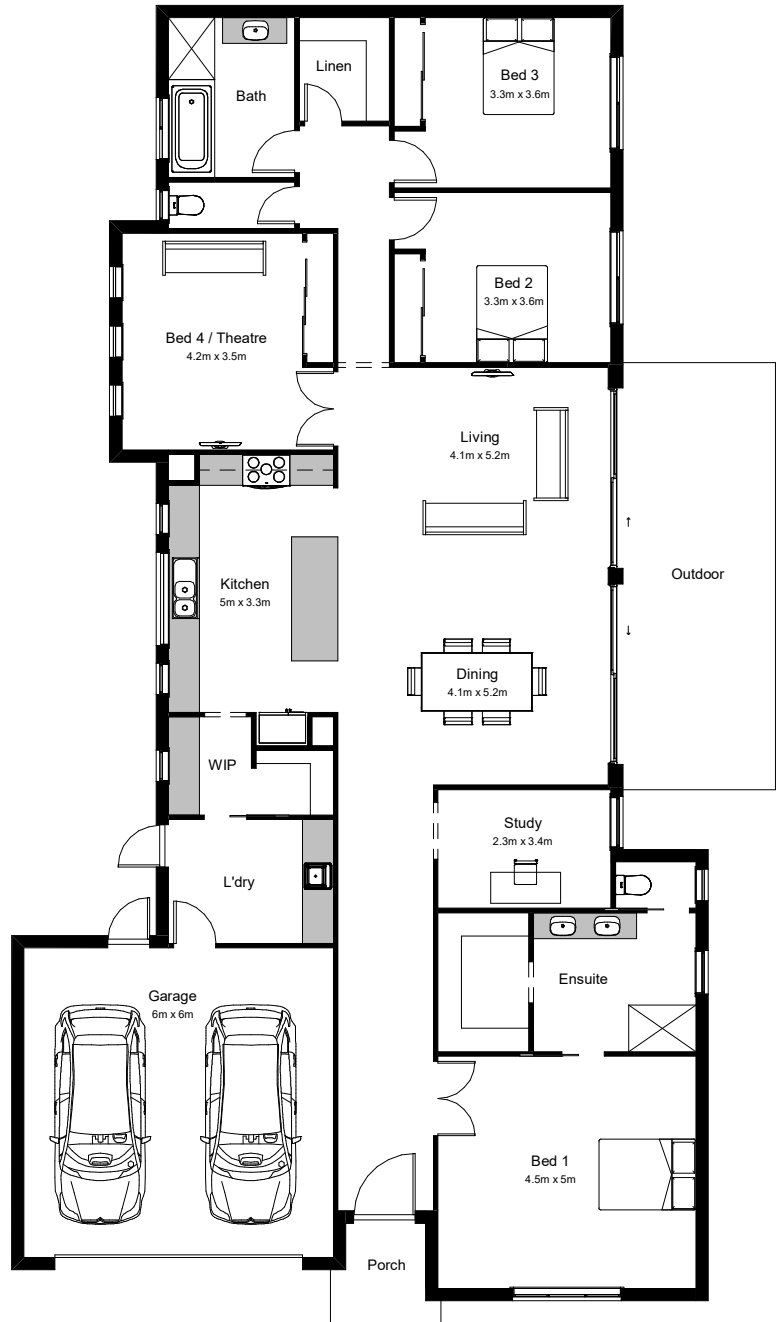

STAR V2

HOME SPECS

Total Area: 287m²
3 lsq

Width: 14.81m
Length: 25.57m

HONESTY. TRANSPARENCY. TRUST. DESIGN INNOVATION. BUILD QUALITY.