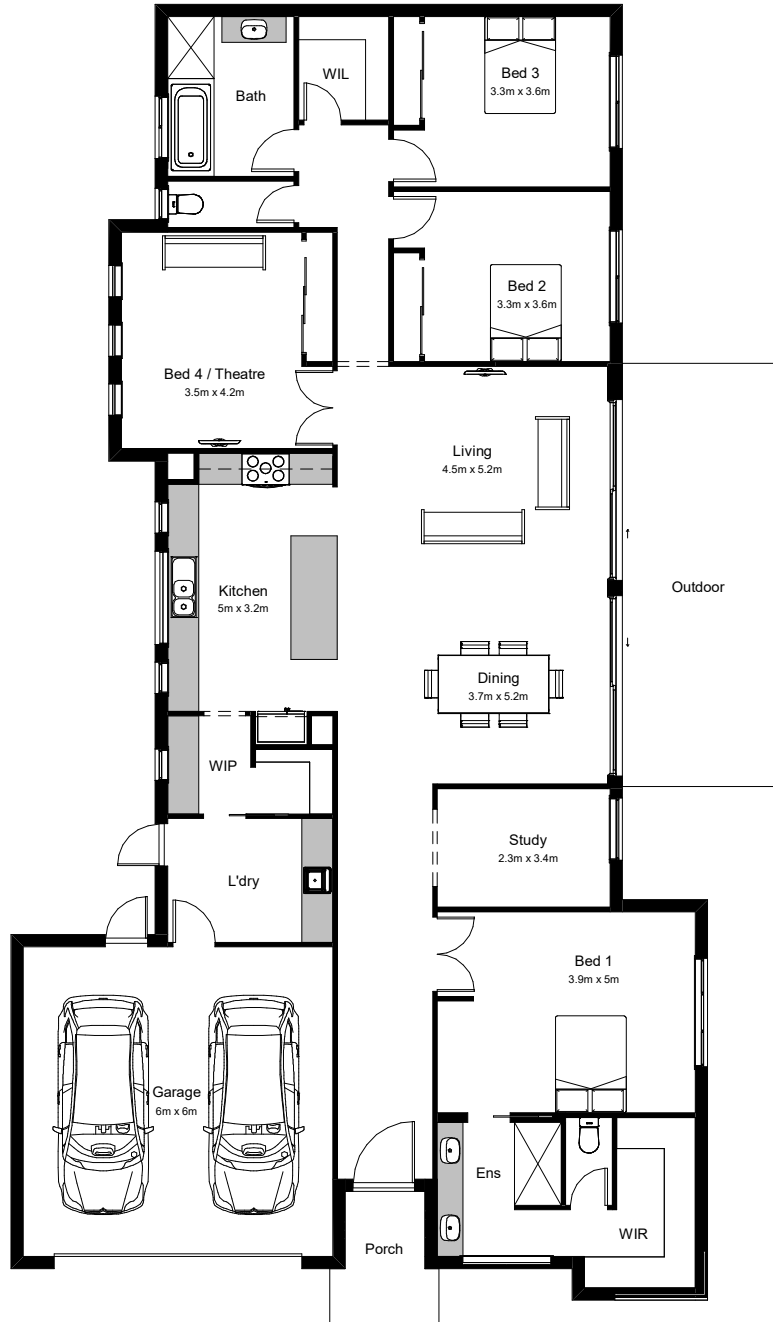

STAR V1

HOME SPECS

Total Area: 285m²
3 l sq

Width: 14.81m
Length: 25.62m

HONESTY. TRANSPARENCY. TRUST. DESIGN INNOVATION. BUILD QUALITY.