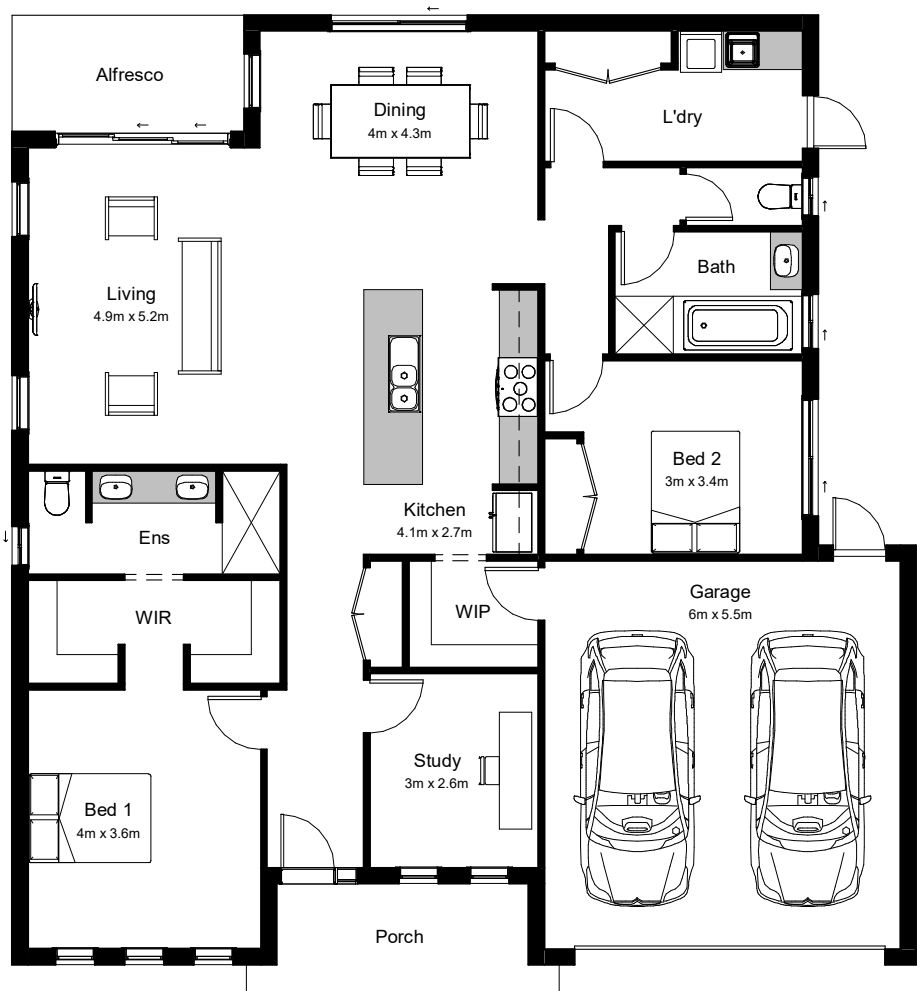

# DIGNITY V2

## HOME SPECS

Total Area: 194m<sup>2</sup>  
21sq

Width: 13.95m  
Length: 15.12m

HONESTY. TRANSPARENCY. TRUST. DESIGN INNOVATION. BUILD QUALITY.