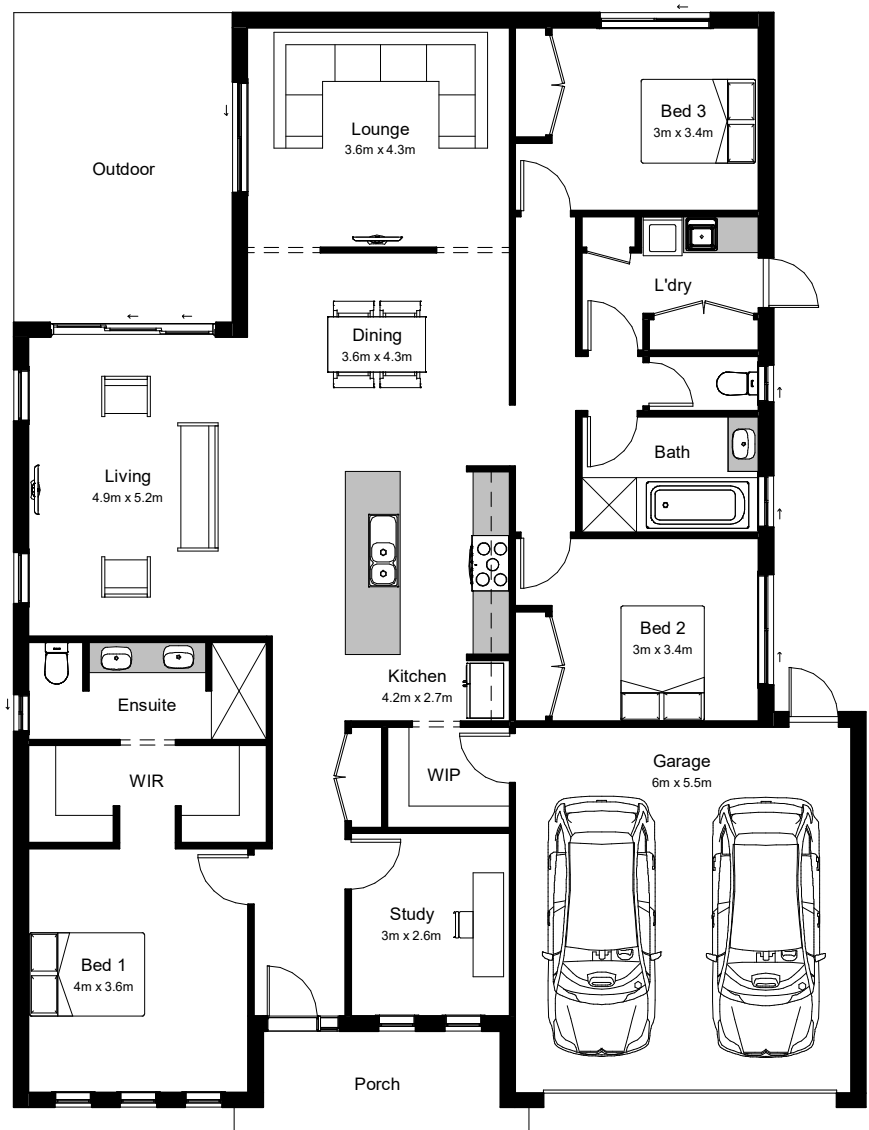

DIGNITY V1

HOME SPECS

Total Area: 235m²
25sq

Width: 13.95m

Length: 18.39m

HONESTY. TRANSPARENCY. TRUST. DESIGN INNOVATION. BUILD QUALITY.