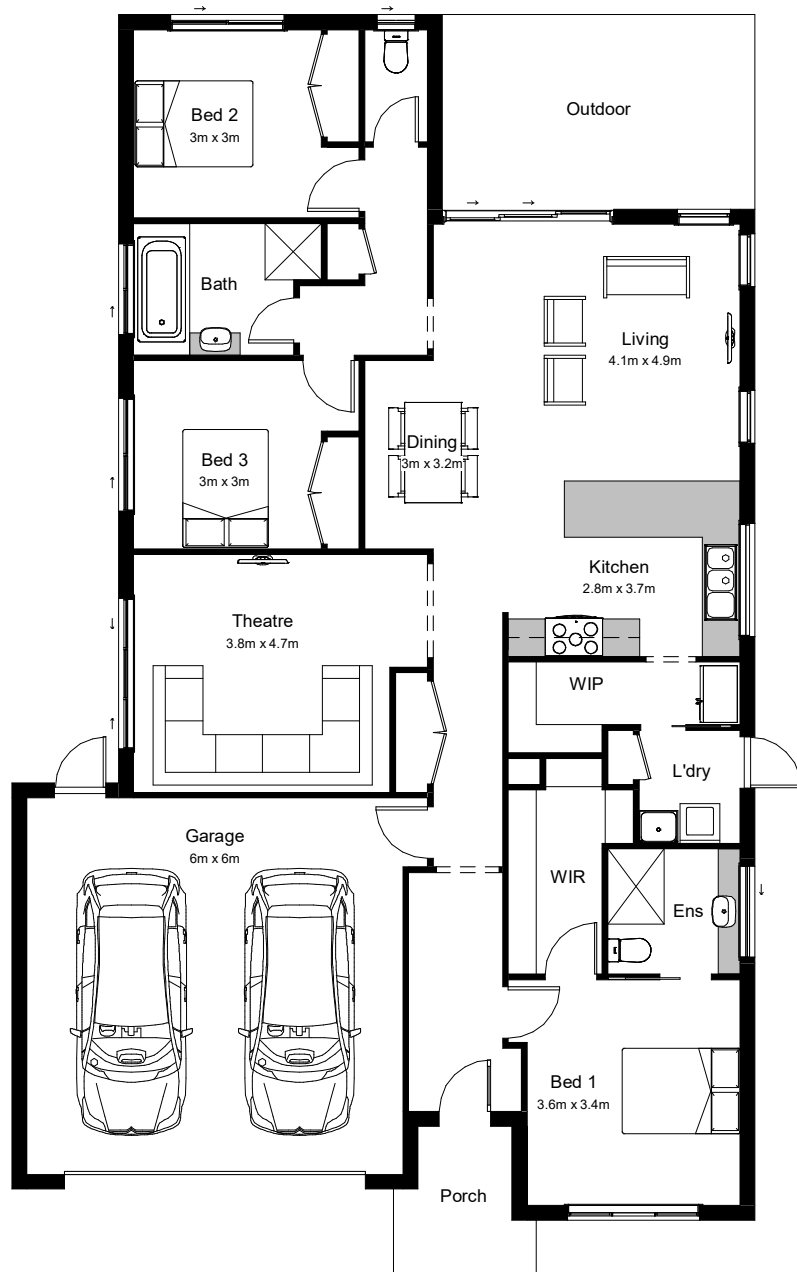

# CHARLOTTE V3

## HOME SPECS

Total Area: 206m<sup>2</sup>  
22sq

Width: 11.86m

Length: 20.09m

HONESTY. TRANSPARENCY. TRUST. DESIGN INNOVATION. BUILD QUALITY.