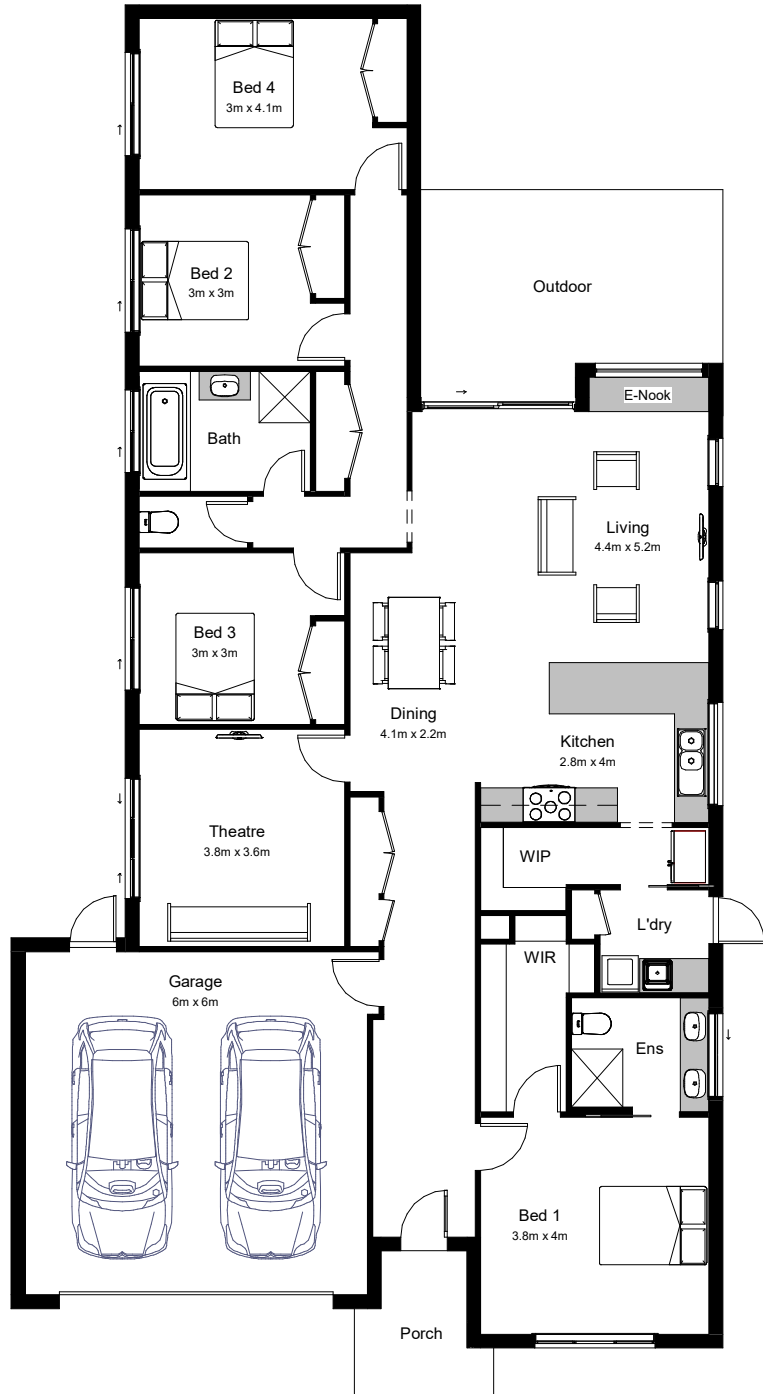

CHARLOTTE V2

4
 2
 Nook
 2

HOME SPECS

Total Area: 241m²
26sq

Width: 12.46m
Length: 24.38m

HONESTY. TRANSPARENCY. TRUST. DESIGN INNOVATION. BUILD QUALITY.