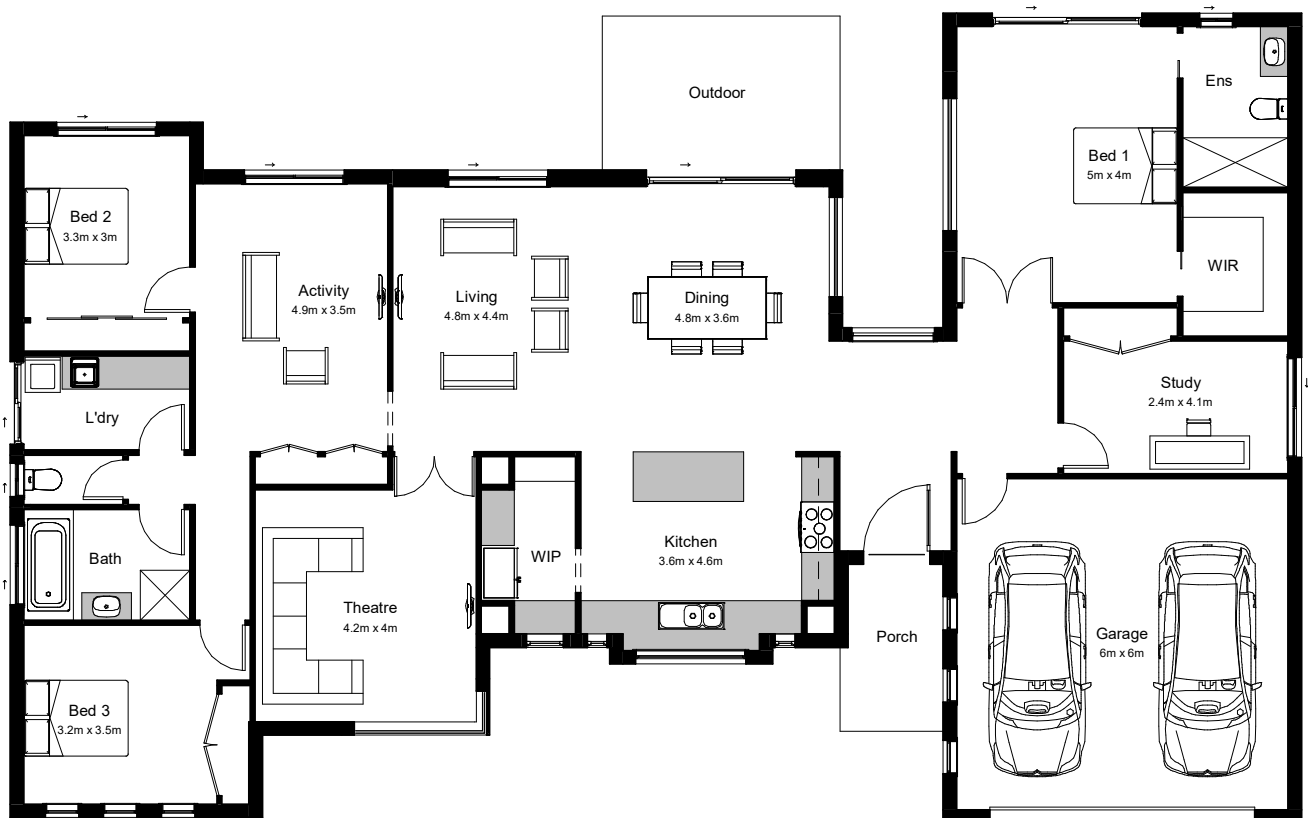

AMBERLY MANOR V2

HOME SPECS

Total Area: 275m²
30sq

Width: 14.65m
Length: 23.36m

HONESTY. TRANSPARENCY. TRUST. DESIGN INNOVATION. BUILD QUALITY.