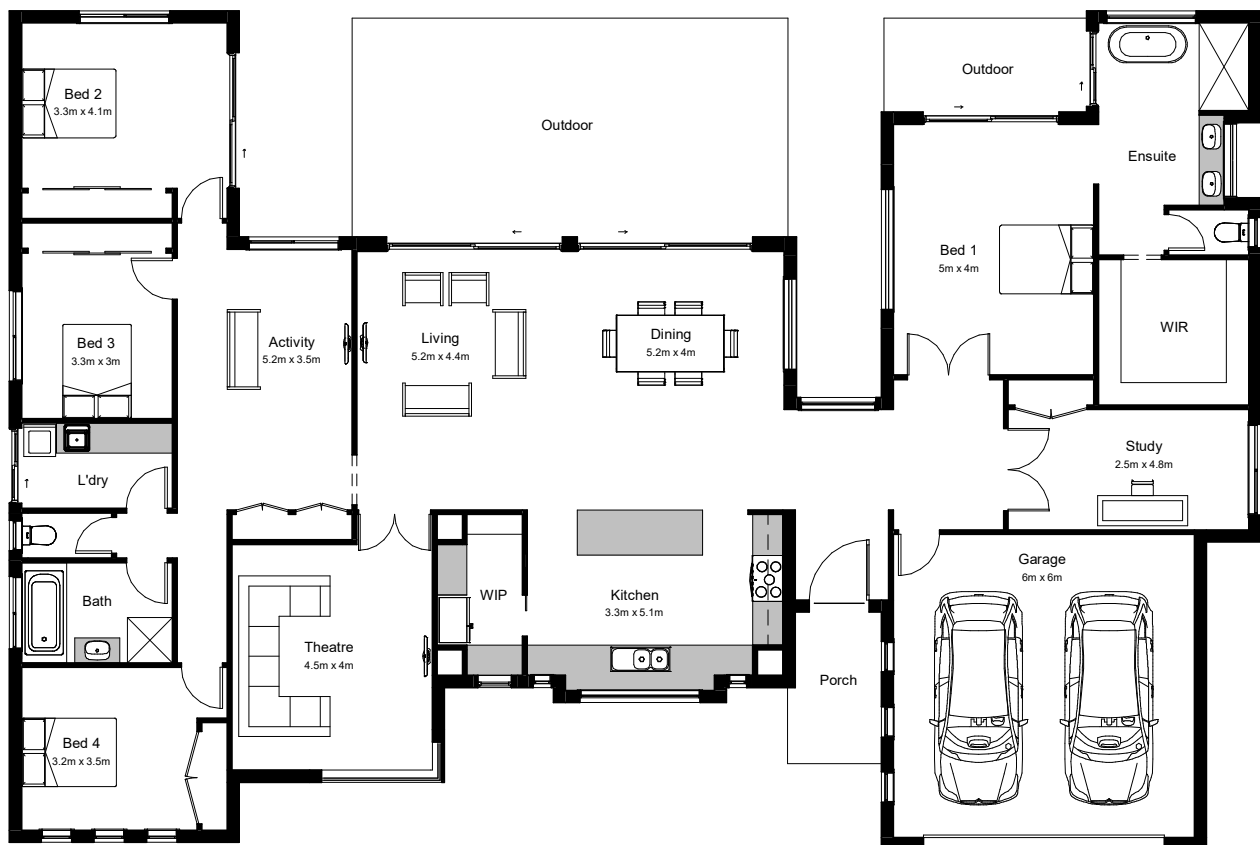

AMBERLY MANOR V1

HOME SPECS

Total Area: 351m²
38sq

Width: 16.72m
Length: 24.95m

HONESTY. TRANSPARENCY. TRUST. DESIGN INNOVATION. BUILD QUALITY.