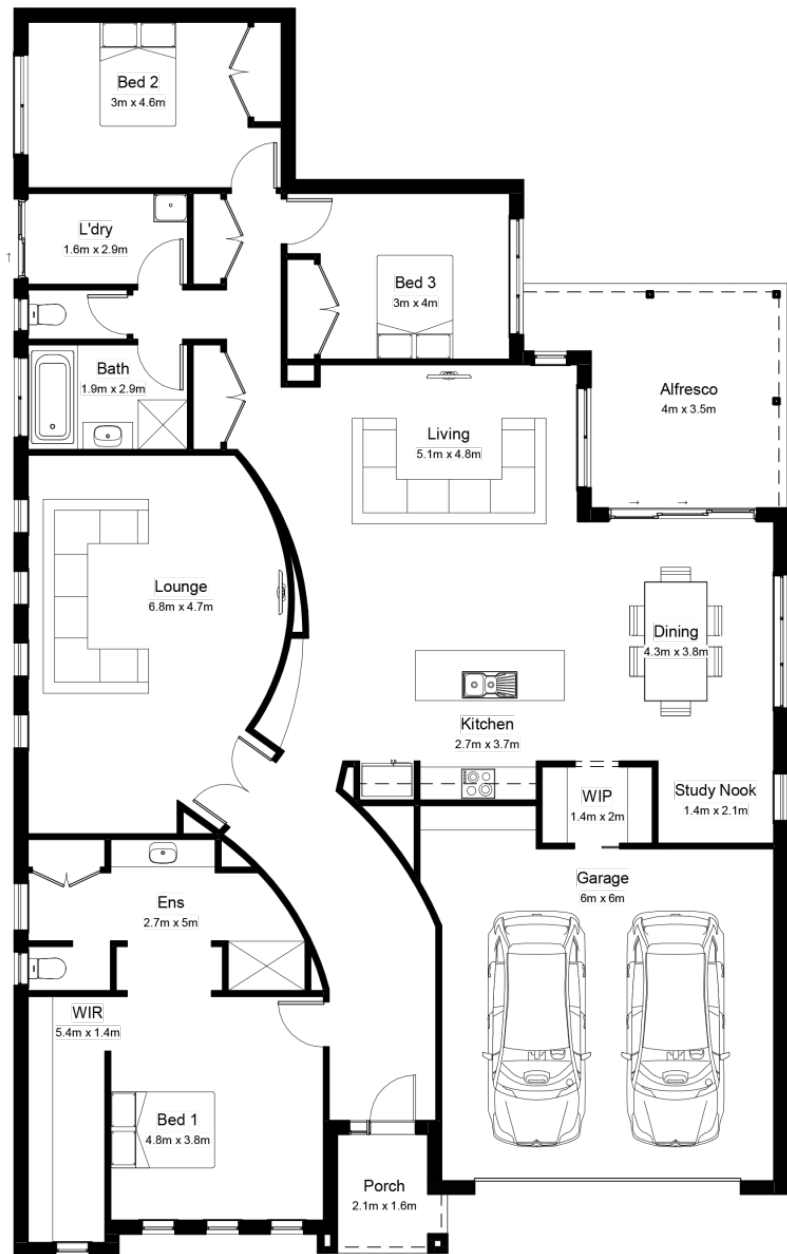

# MAJESTIC V1

## HOME SPECS

Total Area: 269m<sup>2</sup>  
29Sq

3

2

Width: 13.9m  
Length: 22.5m

1

2

WE BUILD YOUR *forever* HOME