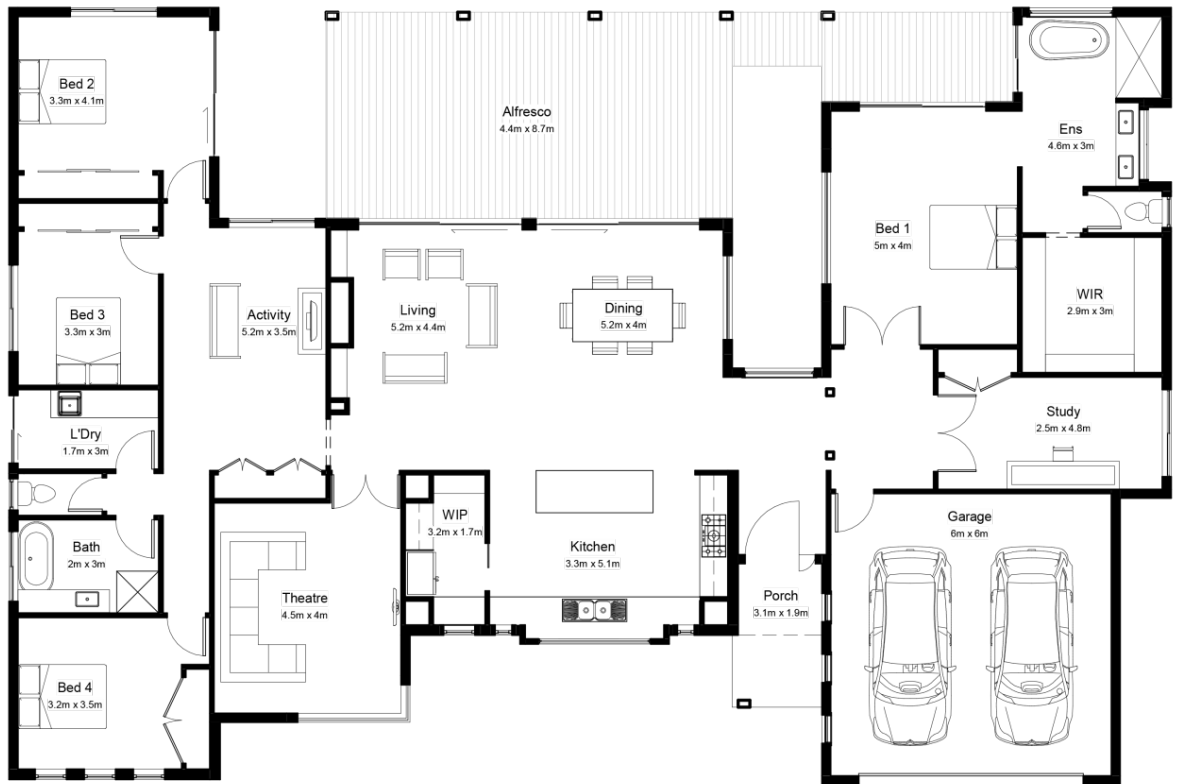

AMBERLY MANOR V1

HOME SPECS

Total Area: 348m²
37.5Sq

4

2

Width: 24.9m
Length: 16.6m

2

2